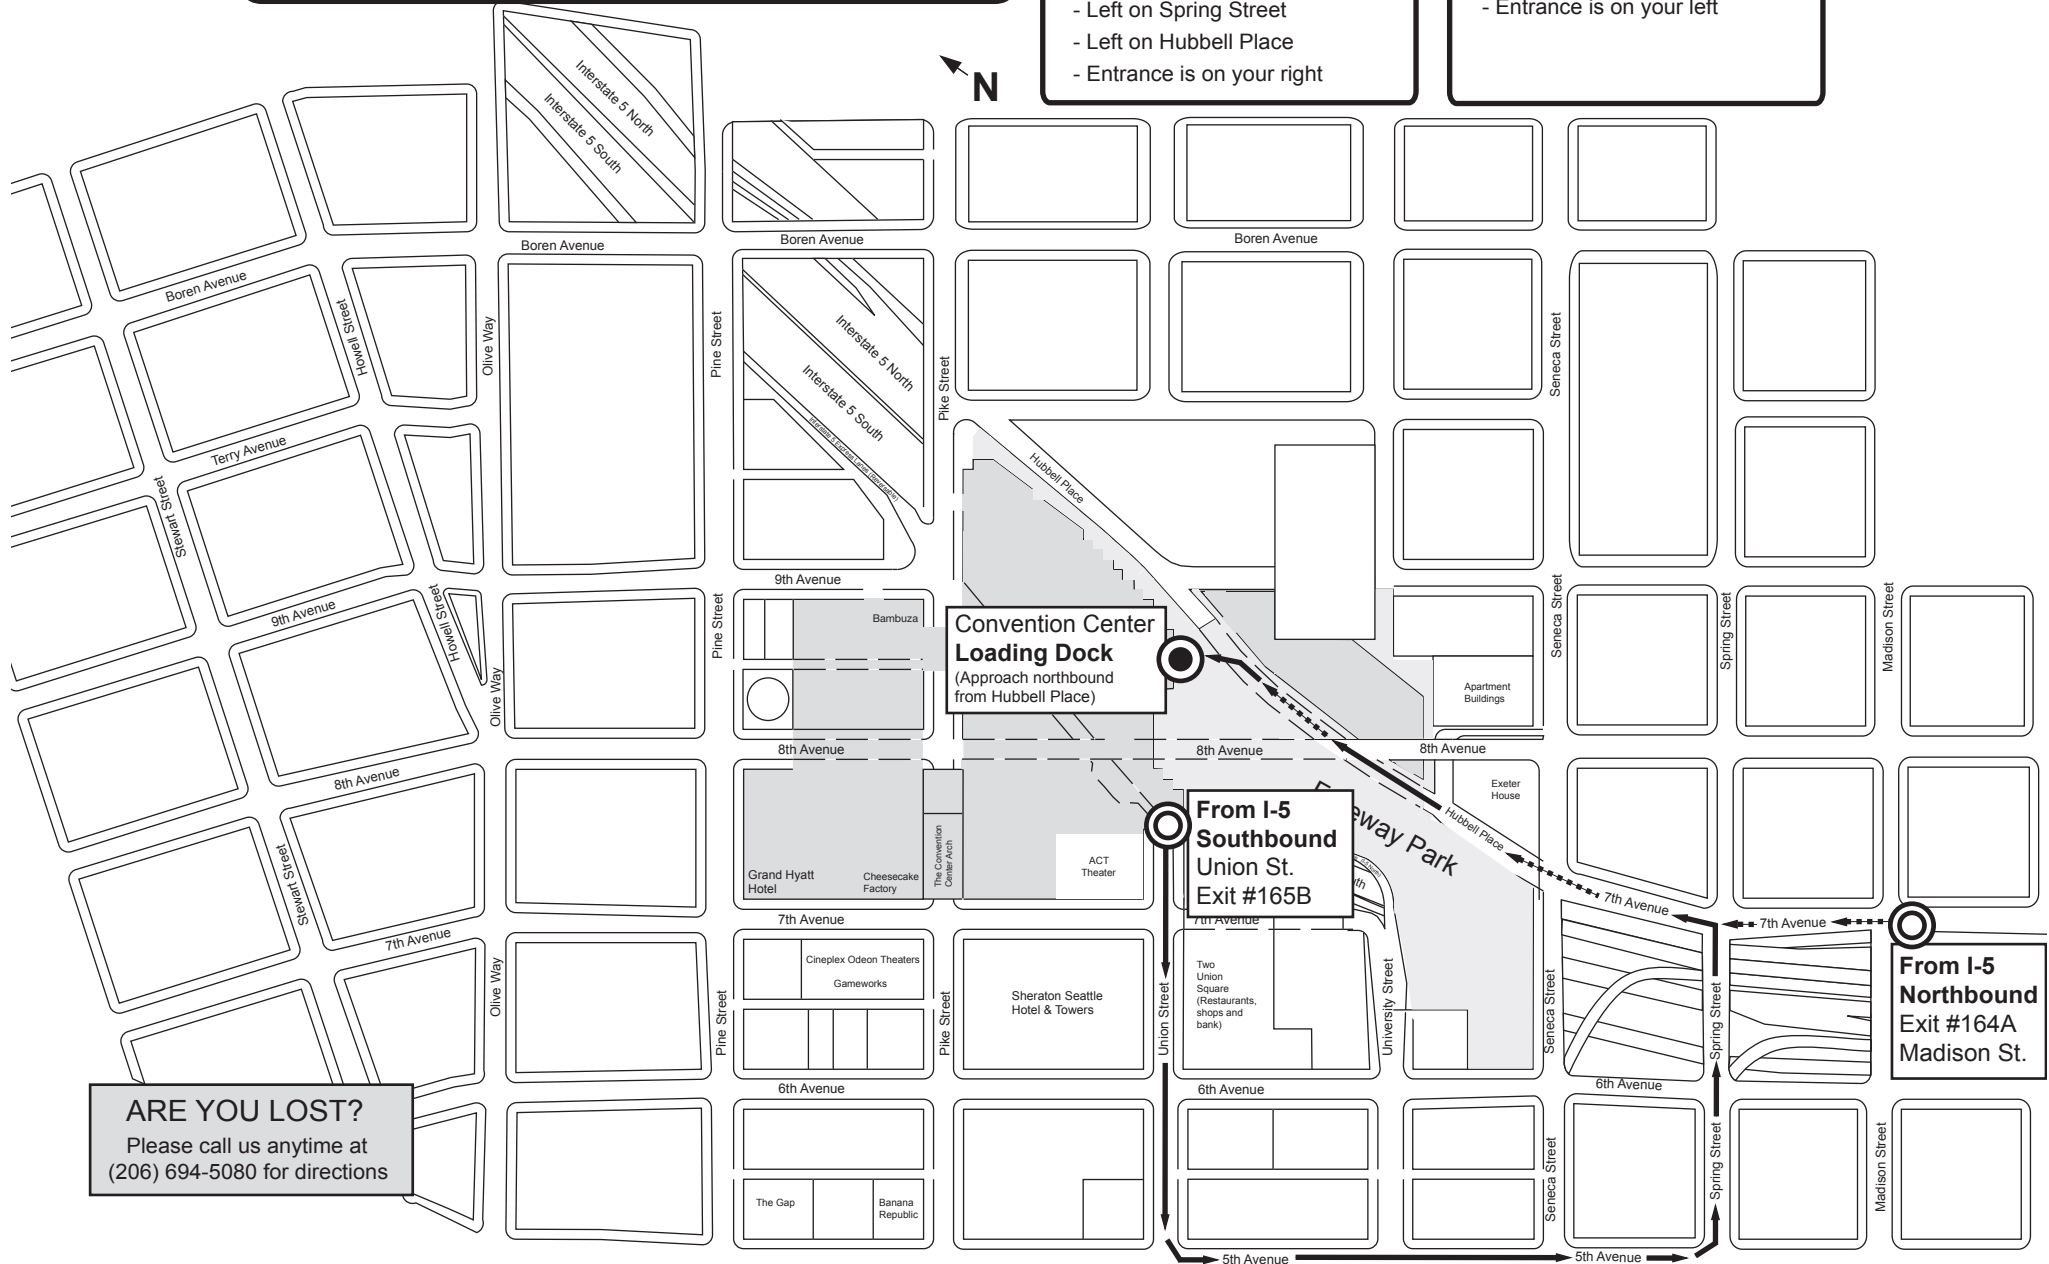

Washington State Convention & Trade Center

LOADING DOCK DIRECTIONS

LOAD AND UNLOAD ONLY - NO PARKING

Dock hours are **M-F 8AM-5PM**
unless otherwise requested by show management

Rev 08/05

From I-5 Southbound

- I-5 Southbound
- Union Street Exit (#165B)
- Union Street to 5th Avenue
- Left on 5th Avenue
- Left on Spring Street
- Left on Hubbell Place
- Entrance is on your right

From I-5 Northbound and I-90 Westbound

- I-5 Northbound
- Madison Street Exit (#164A)
- Direct on Hubbell Place
- Entrance is on your left

Convention Center Loading Dock
(Approach northbound from Hubbell Place)

From I-5 Southbound
Union St.
Exit #165B

From I-5 Northbound
Exit #164A
Madison St.

ARE YOU LOST?

Please call us anytime at
(206) 694-5080 for directions