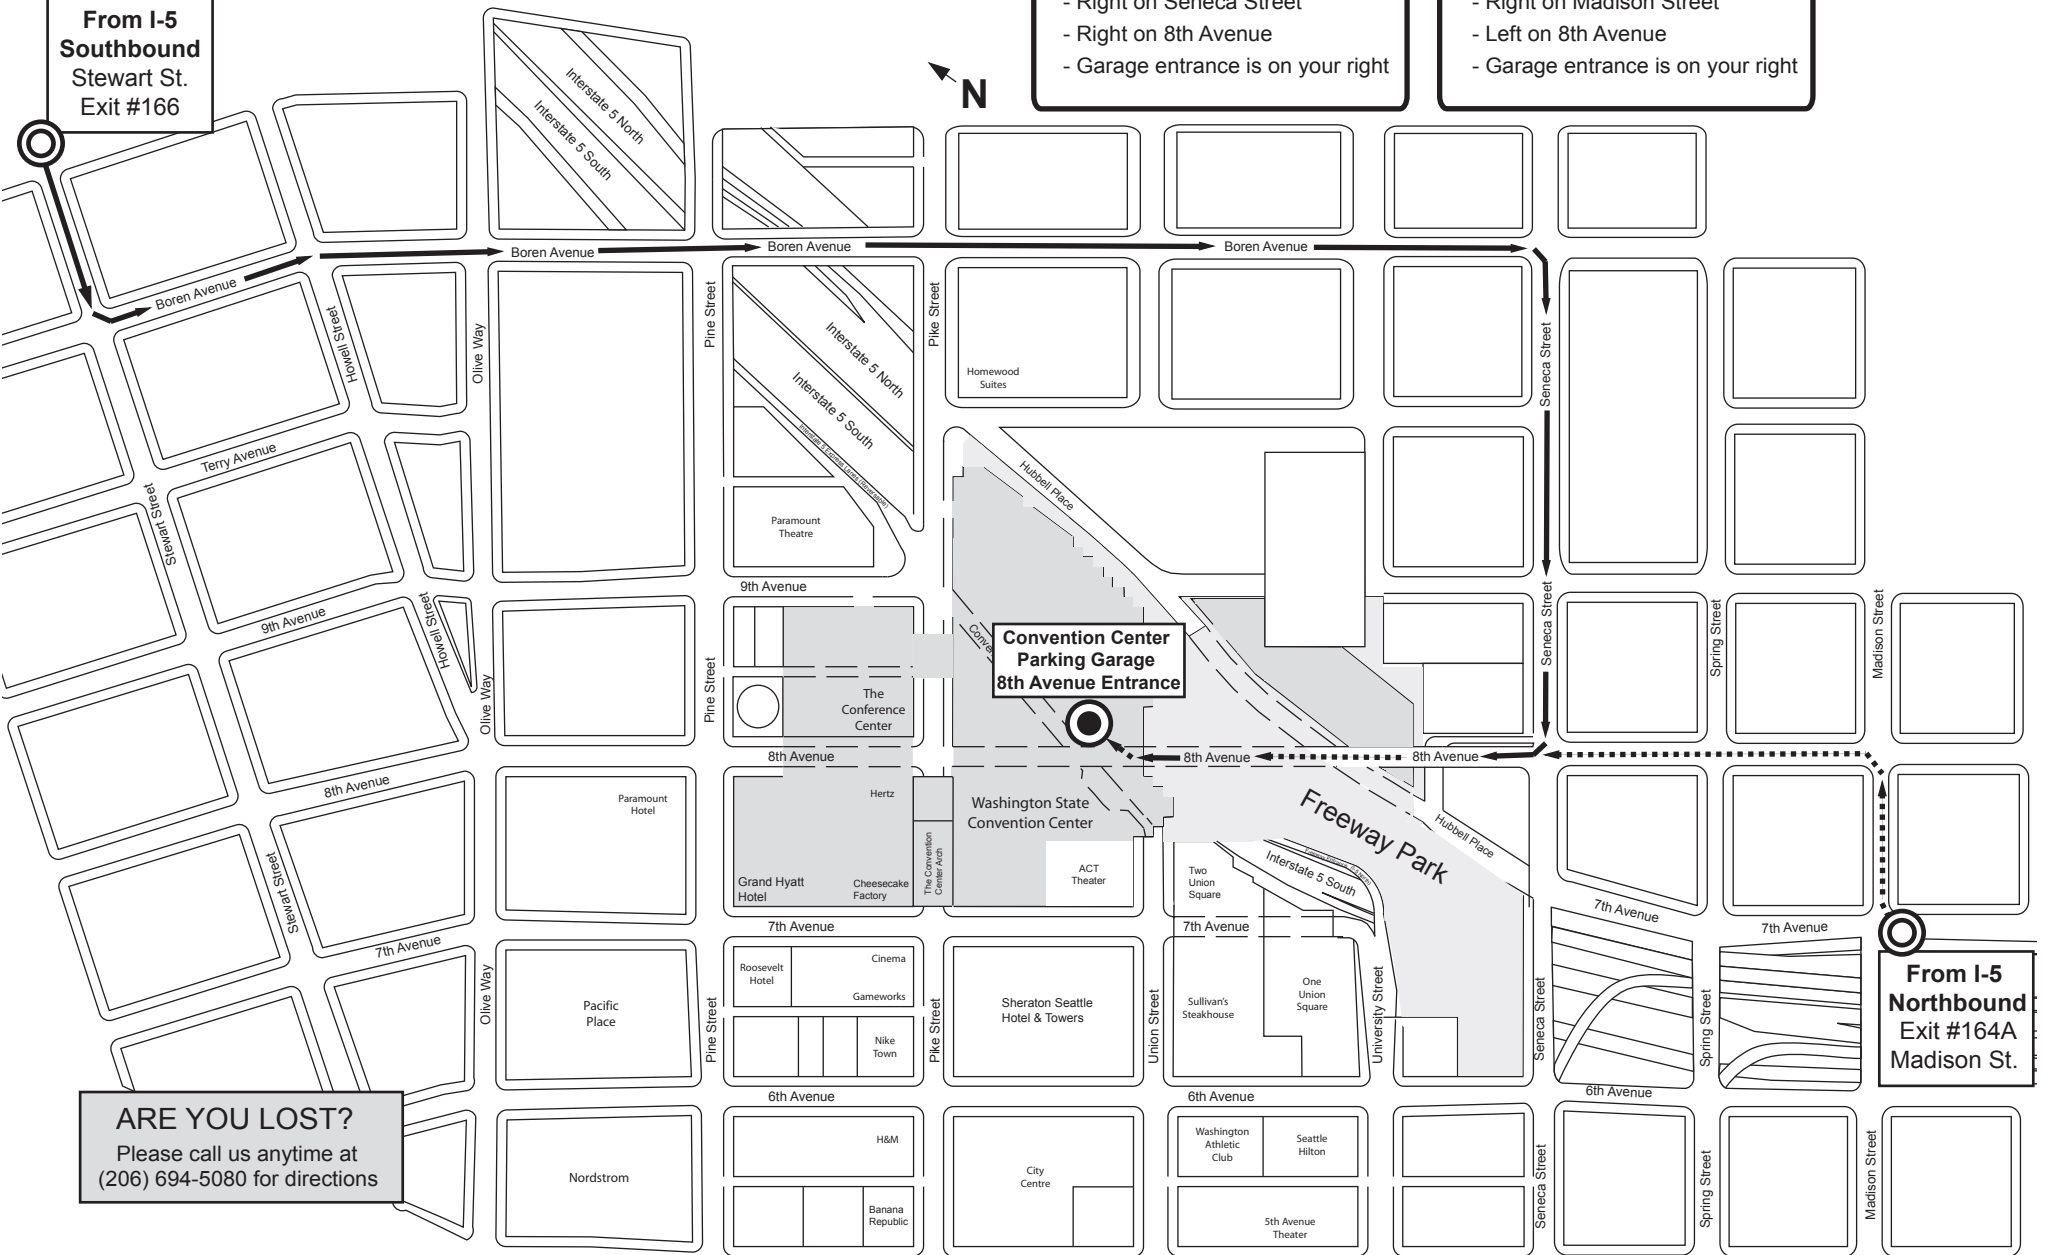

Directions to Washington State Convention Center Garage

Convention Center Parking Garage
MAXIMUM VEHICLE HEIGHT 6'5"

Rev 03/12

From I-5 Southbound to Convention Center Garage
 (Primary Entrance on 8th Avenue)

- I-5 Southbound
- Stewart Street Exit (#166)
- Left on Boren Avenue
- Right on Seneca Street
- Right on 8th Avenue
- Garage entrance is on your right

From I-5 Northbound and I-90 Westbound to Convention Center Garage
 (Primary Entrance on 8th Avenue)

- I-5 Northbound
- Madison Street Exit (#164A)
- Right on Madison Street
- Left on 8th Avenue
- Garage entrance is on your right

From I-5 Southbound
 Stewart St.
 Exit #166

ARE YOU LOST?
 Please call us anytime at
 (206) 694-5080 for directions

From I-5 Northbound
 Exit #164A
 Madison St.